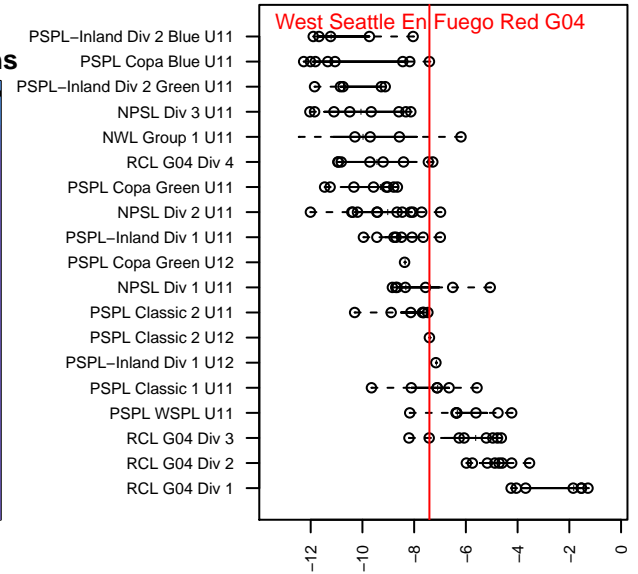

# West Seattle En Fuego Red G04

West Seattle, WA  
G04 total strength=381  
attack=0.2 defense=0.27  
fall league = PSPL Classic 2 U12  
spr league = Spr PSPL Copa U12

alt names used:

Venues played:  
2015 PSPL Classic 2 U12  
2015 Spr PSPL Copa U12

**West Seattle En Fuego Red G04**  
Dots are actual minus expected GF (blue circles) and GA (red triangles).  
Blue line is smoothed change in attack strength. Red is smoothed change in defense strength.

**attack and defense variance (black dot)  
relative to other teams  
and top 10 in region**

**attack and defense rating  
relative to others at age  
and all opponents in last 13 months**

**Performance relative to 13 month average**